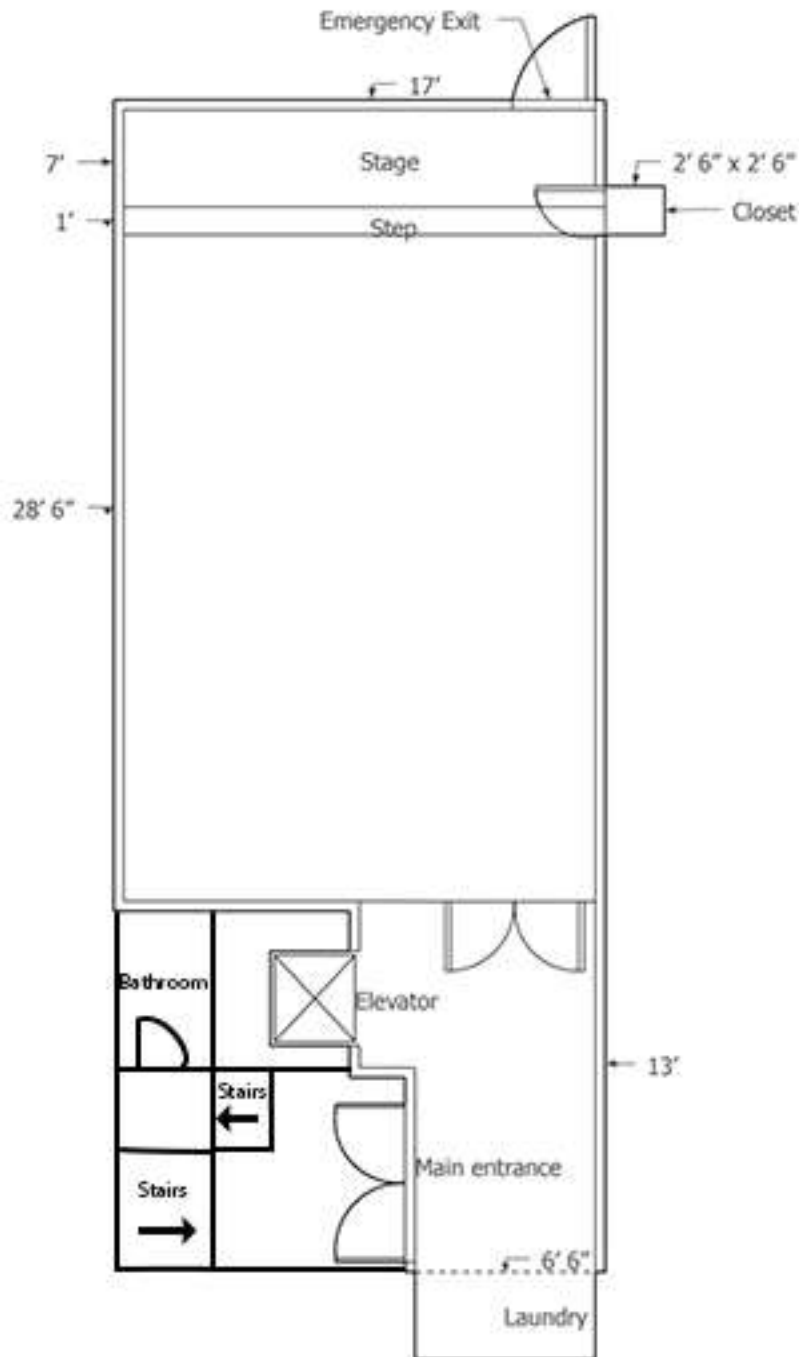

ChaShaMa

Measurement View

**Holy Trinity
Lutheran Church**
3 W 65th St

Floor Area
~484.5 sqft
Ceiling Height - 10 ft