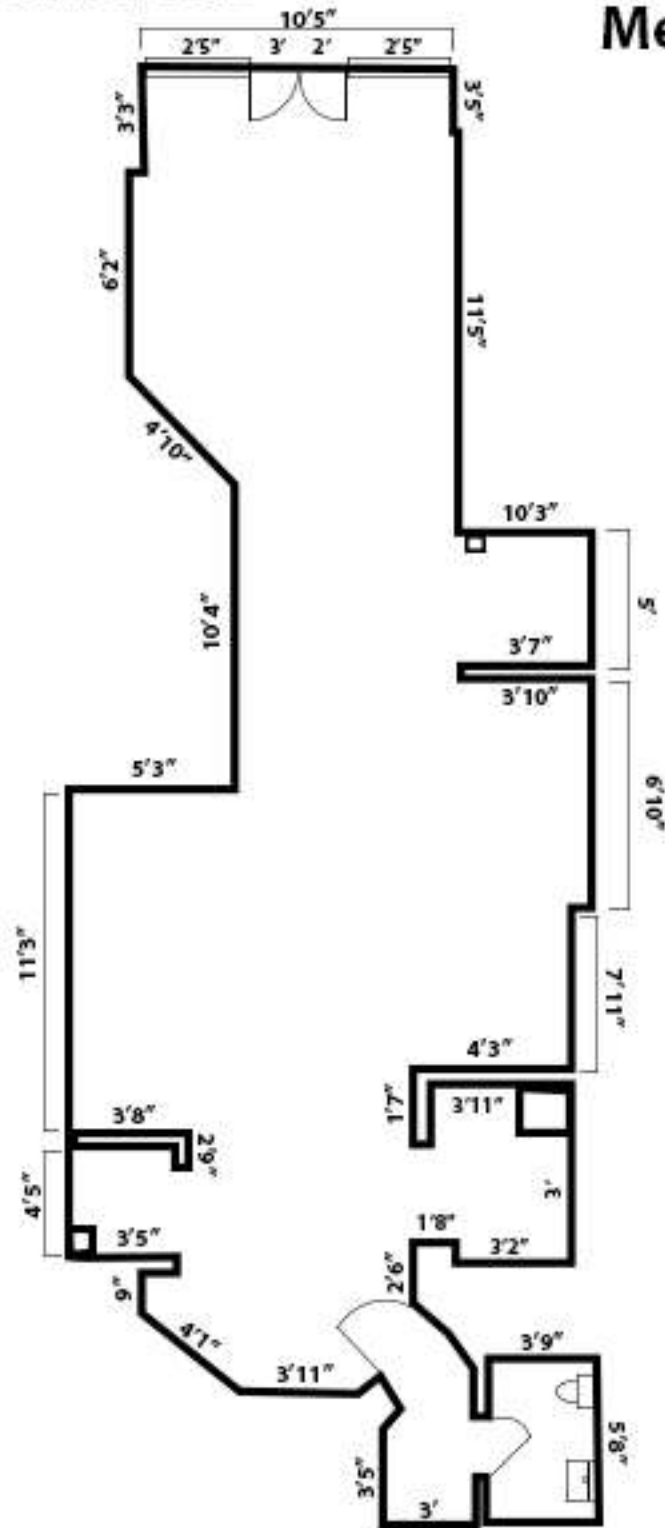

ChaShaMa

Measurement View

Not To Scale

40 E 58th St

Floor Area

650
8'7"
8'5"

Total sqft
Ceiling Height
Window Height

Key

 Window

 Door