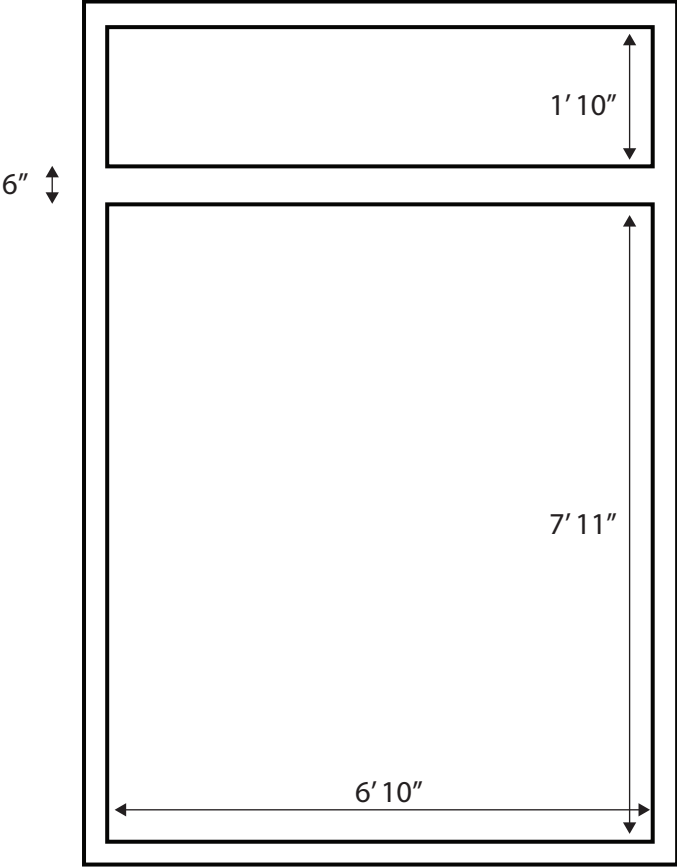

Window:

Floor:

NOT TO SCALE

The ARTBOX

22-18 Jackson Ave, Long Island City, NY

Window Area
67 SqFt

Floor Area
96 SqFt

Ceiling Height
9ft 10in