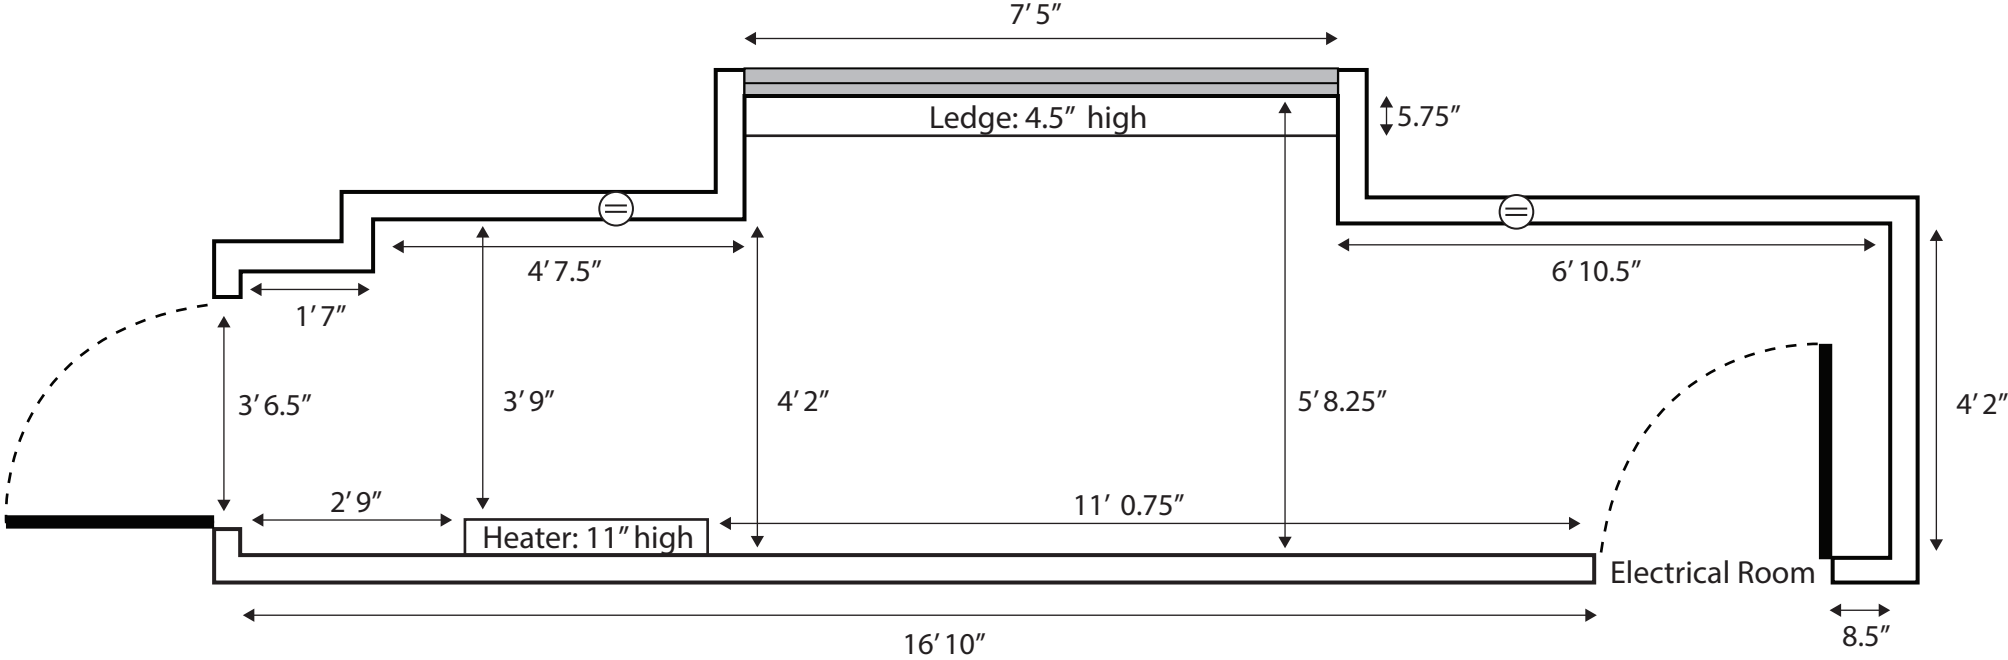

Window:

Floor:

NOT TO SCALE

The ARTBOX

22-18 Jackson Ave, Long Island City, NY

Window Area
67 SqFt

Floor Area
96 SqFt

Ceiling Height
9ft 10in

Key

-  Window
-  Solid Door
-  Electrical Outlet