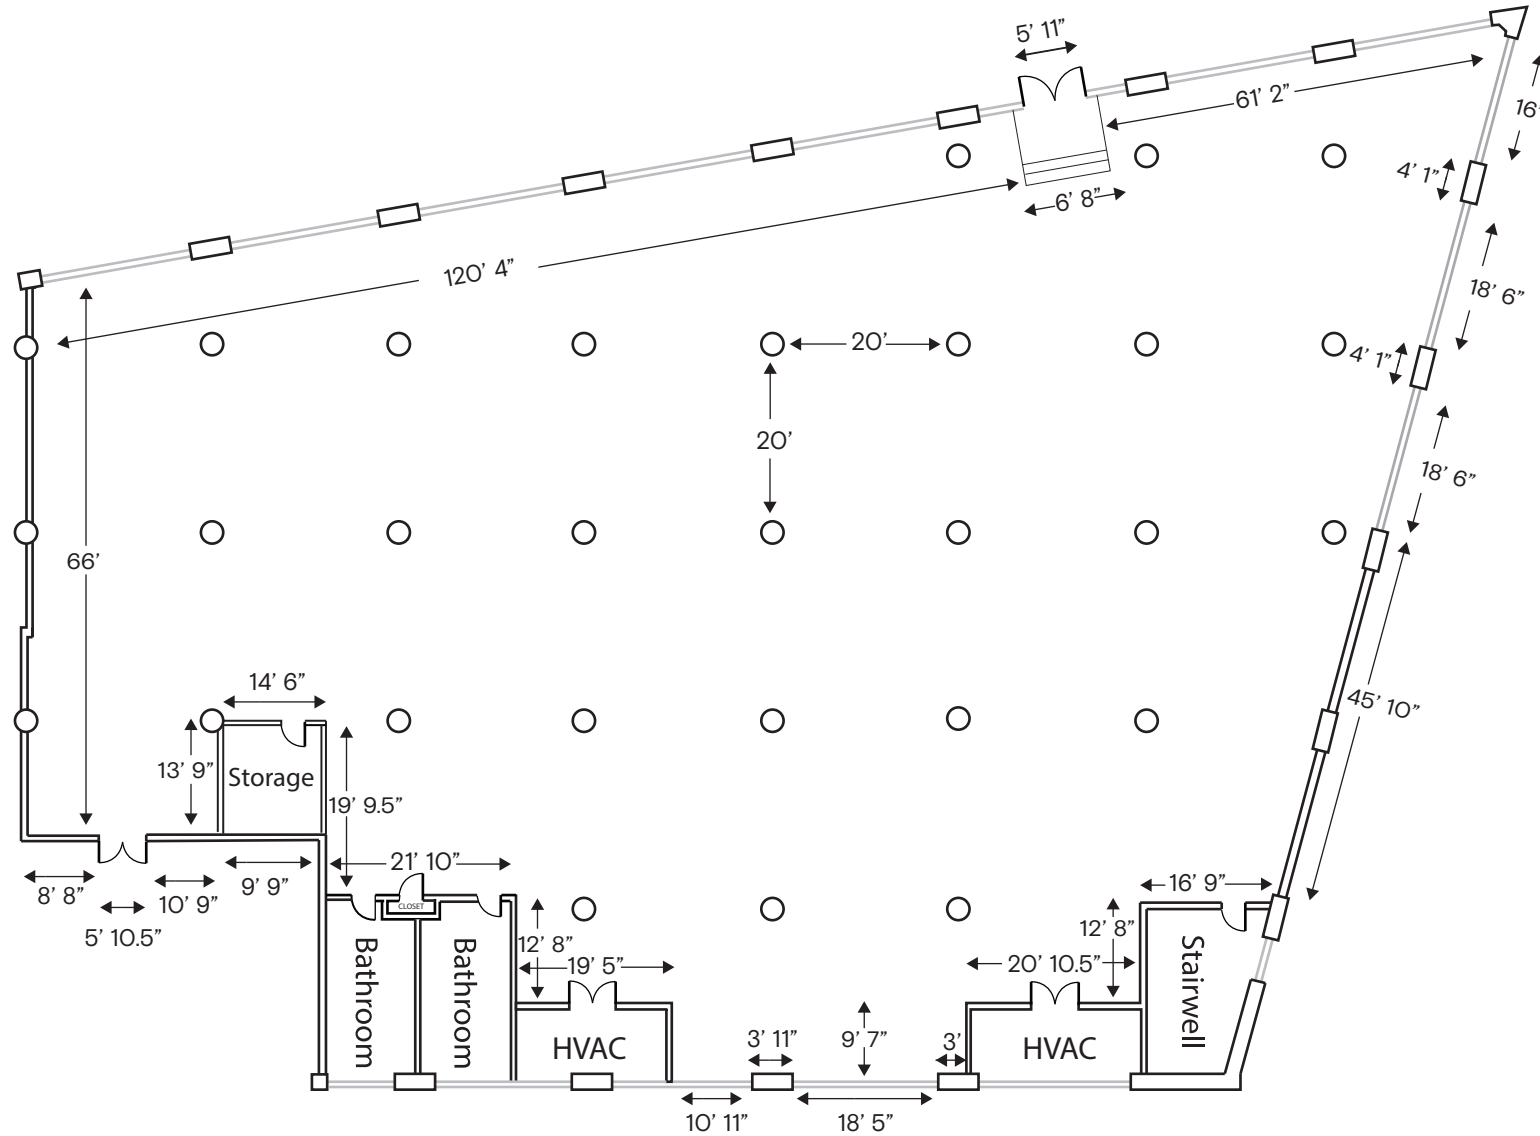

ChaShaMa

Measurement View

Not to scale

37-18 Northern Blvd

Floor Area
25,380 SqFt
13' 3" H

Key