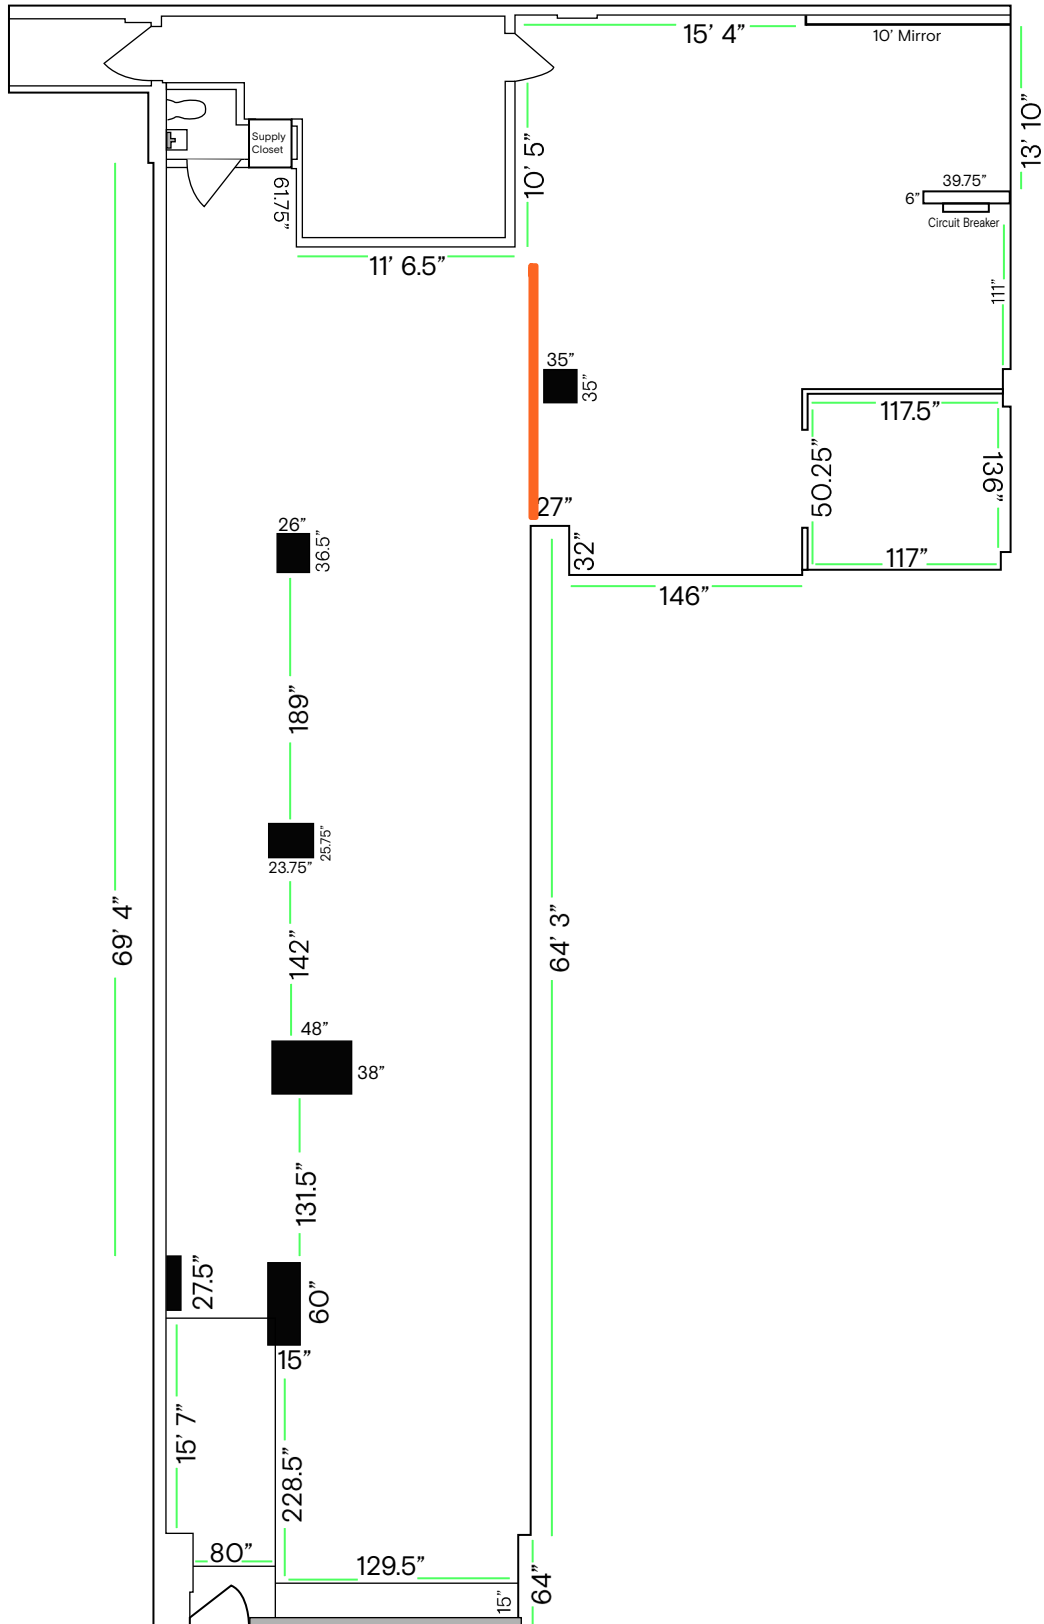

Measurement View

Not to scale

7 East 14th Street

Floor Area
2,902 SqFt
9' 6" H

Key

-  Window
-  Pillar/ Beam