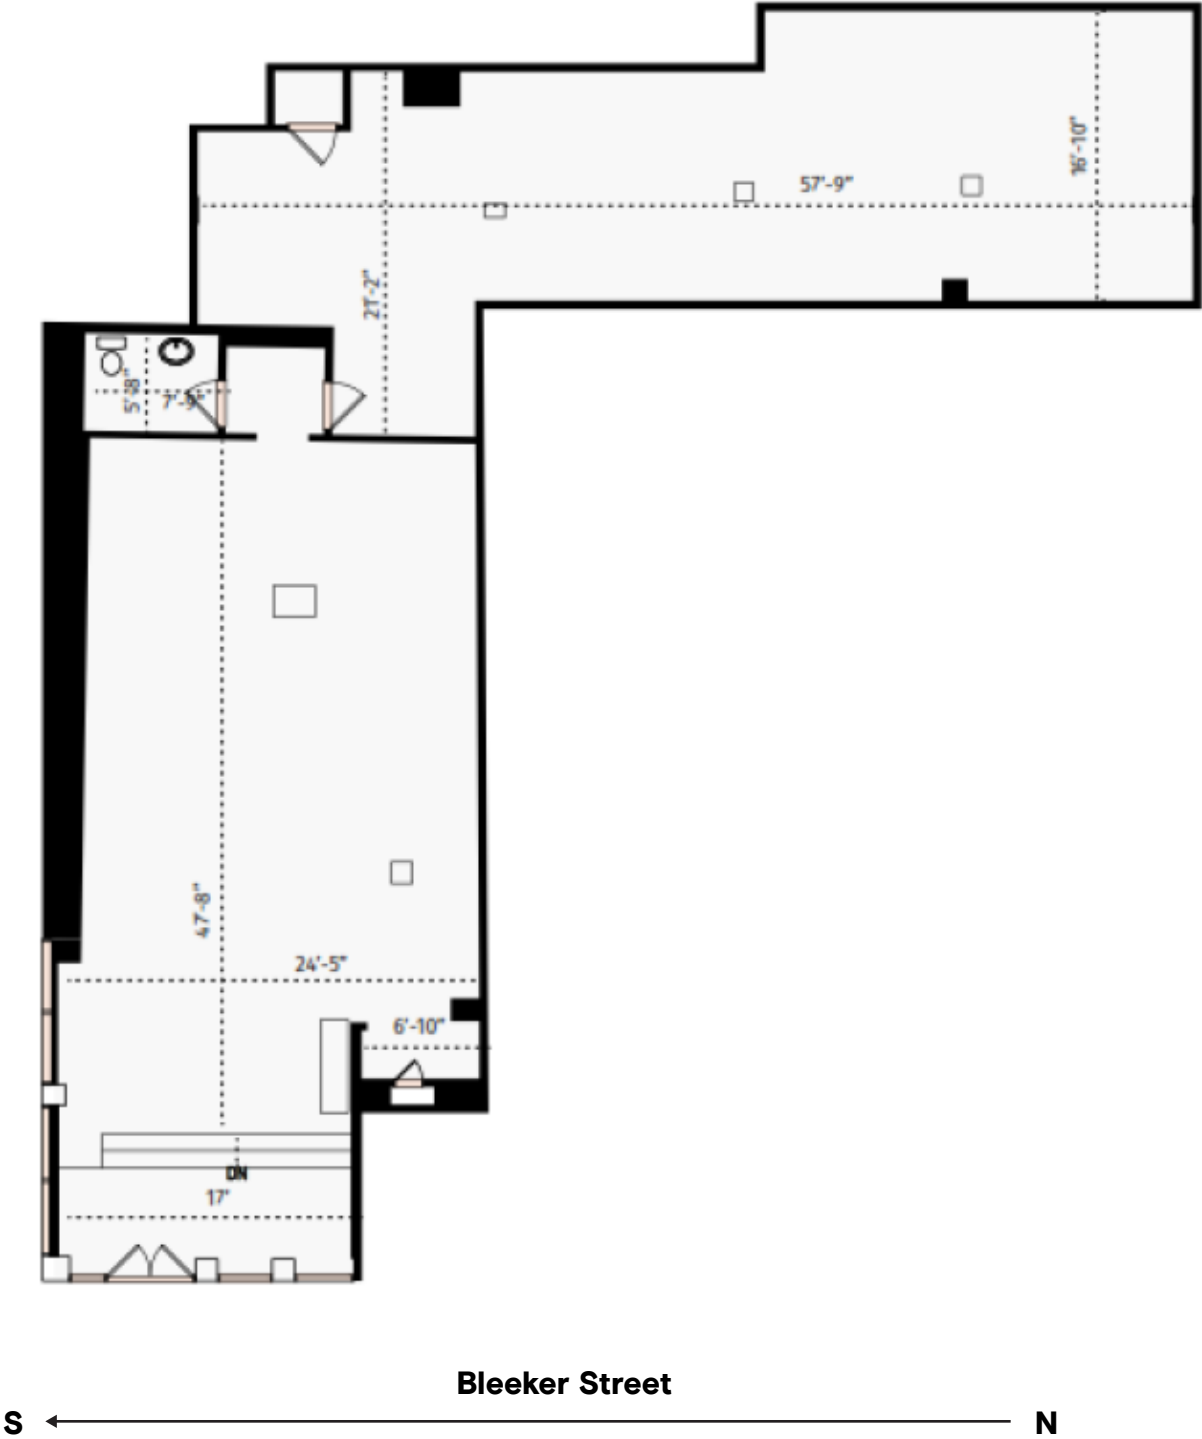

ChaShaMa

350 Bleeker St.

350 Bleeker St. NY, NY 10014

Floor Area
2,291 SF

Ceiling Height
N/A