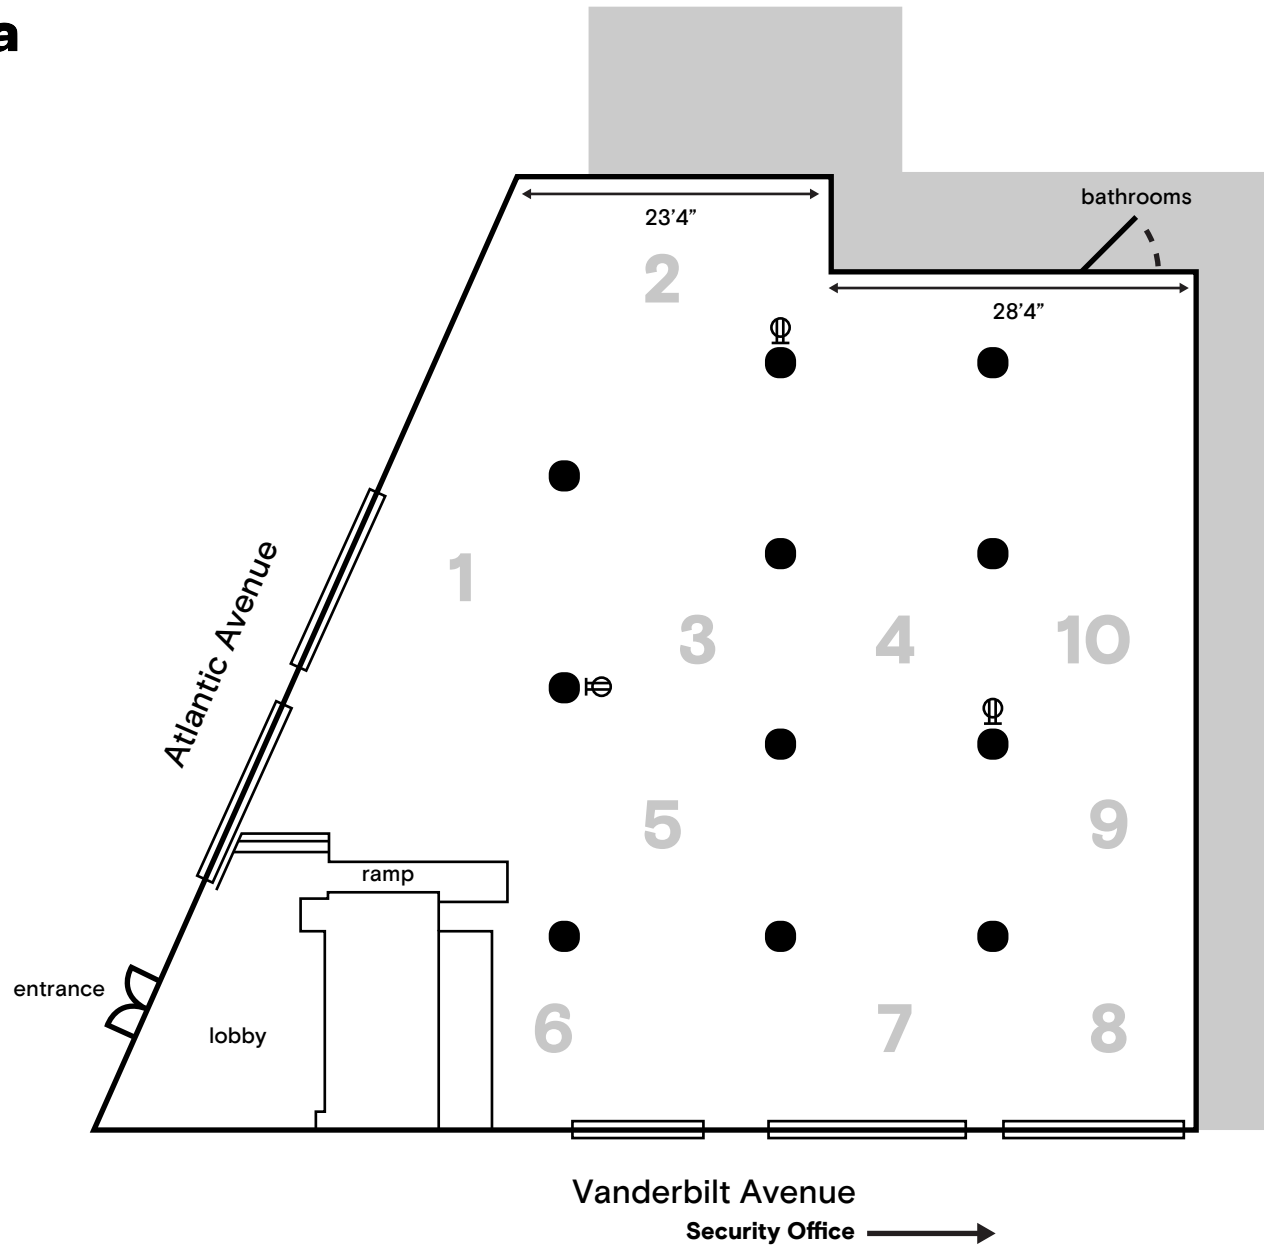

ChaShaMa

470 Vanderbilt

470 Vanderbilt Ave, Brooklyn, NY 11238

Floor Area
6,826 USF

Ceiling Height
Highest: 14'
Lowest: 9.5'

Key

Outlet
Window
Pillar/Beam