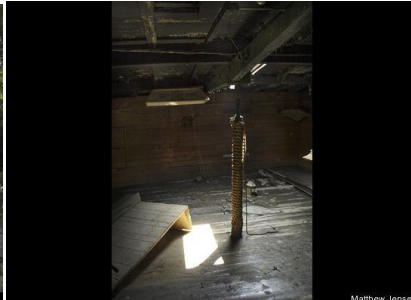

# Nowhere in Manhattan: Vote On These Unbelievable Photos

## Rufus Lusk

New York-based Multimedia Artist

Posted: August 11, 2009 10:20 AM

The Manhattan landscape: skyline, skyscrapers, concrete, sidewalks, highways, busy waterways, tenements, planned parks...

And after seeing Matt Jensen's photographs: moss covered rocks, old growth forest, rural decrepitude, and unplanned winding footpaths.

**Check them out here AND vote by telling us whether you think these photos are believable or unbelievable. But just remember that no matter what you think... they were taken in Manhattan.**

Manhattan always seemed to me the greatest artifact of modern human design--an island of dense ingenuity where even the green spaces are a finishing layer of planning and building atop previous structures and habitations. A collection of photographs by Matt Jensen opening this Thursday in midtown challenges the completeness of this assumption. Matt, a consummate wanderer, has found unexpected kinds of landscapes in Manhattan, places he's called Nowhere that are flipped from the usual Manhattan paradigm. Here Nature is dense and our interventions into it are fragile, organic and fleeting. The photos are both a powerful reminder of the relationship between people and nature as well as an amazing demonstration of the ability of the camera to re-frame the way in which we see familiar spaces.