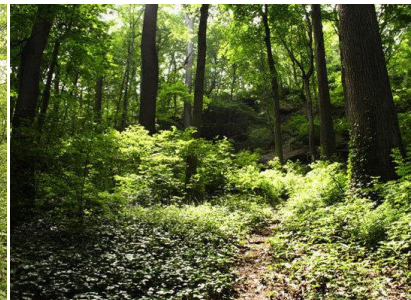

# Nowhere in Manhattan: Vote On These Unbelievable Photos

## Rufus Lusk

New York-based Multimedia Artist

Posted: August 11, 2009 10:20 AM

The Manhattan landscape: skyline, skyscrapers, concrete, sidewalks, highways, busy waterways, tenements, planned parks...

And after seeing Matt Jensen's photographs: moss covered rocks, old growth forest, rural decrepitude, and unplanned winding footpaths.

**Check them out here AND vote by telling us whether you think these photos are believable or unbelievable. But just remember that no matter what you think... they were taken in Manhattan.**

Manhattan always seemed to me the greatest artifact of modern human design--an island of dense ingenuity where even the green spaces are a finishing layer of planning and building atop previous structures and habitations. A collection of photographs by Matt Jensen opening this Thursday in midtown challenges the completeness of this assumption. Matt, a consummate wanderer, has found unexpected kinds of landscapes in Manhattan, places he's called Nowhere that are flipped from the usual Manhattan paradigm. Here Nature is dense and our interventions into it are fragile, organic and fleeting. The photos are both a powerful reminder of the relationship between people and nature as well as an amazing demonstration of the ability of the camera to re-frame the way in which we see familiar spaces.