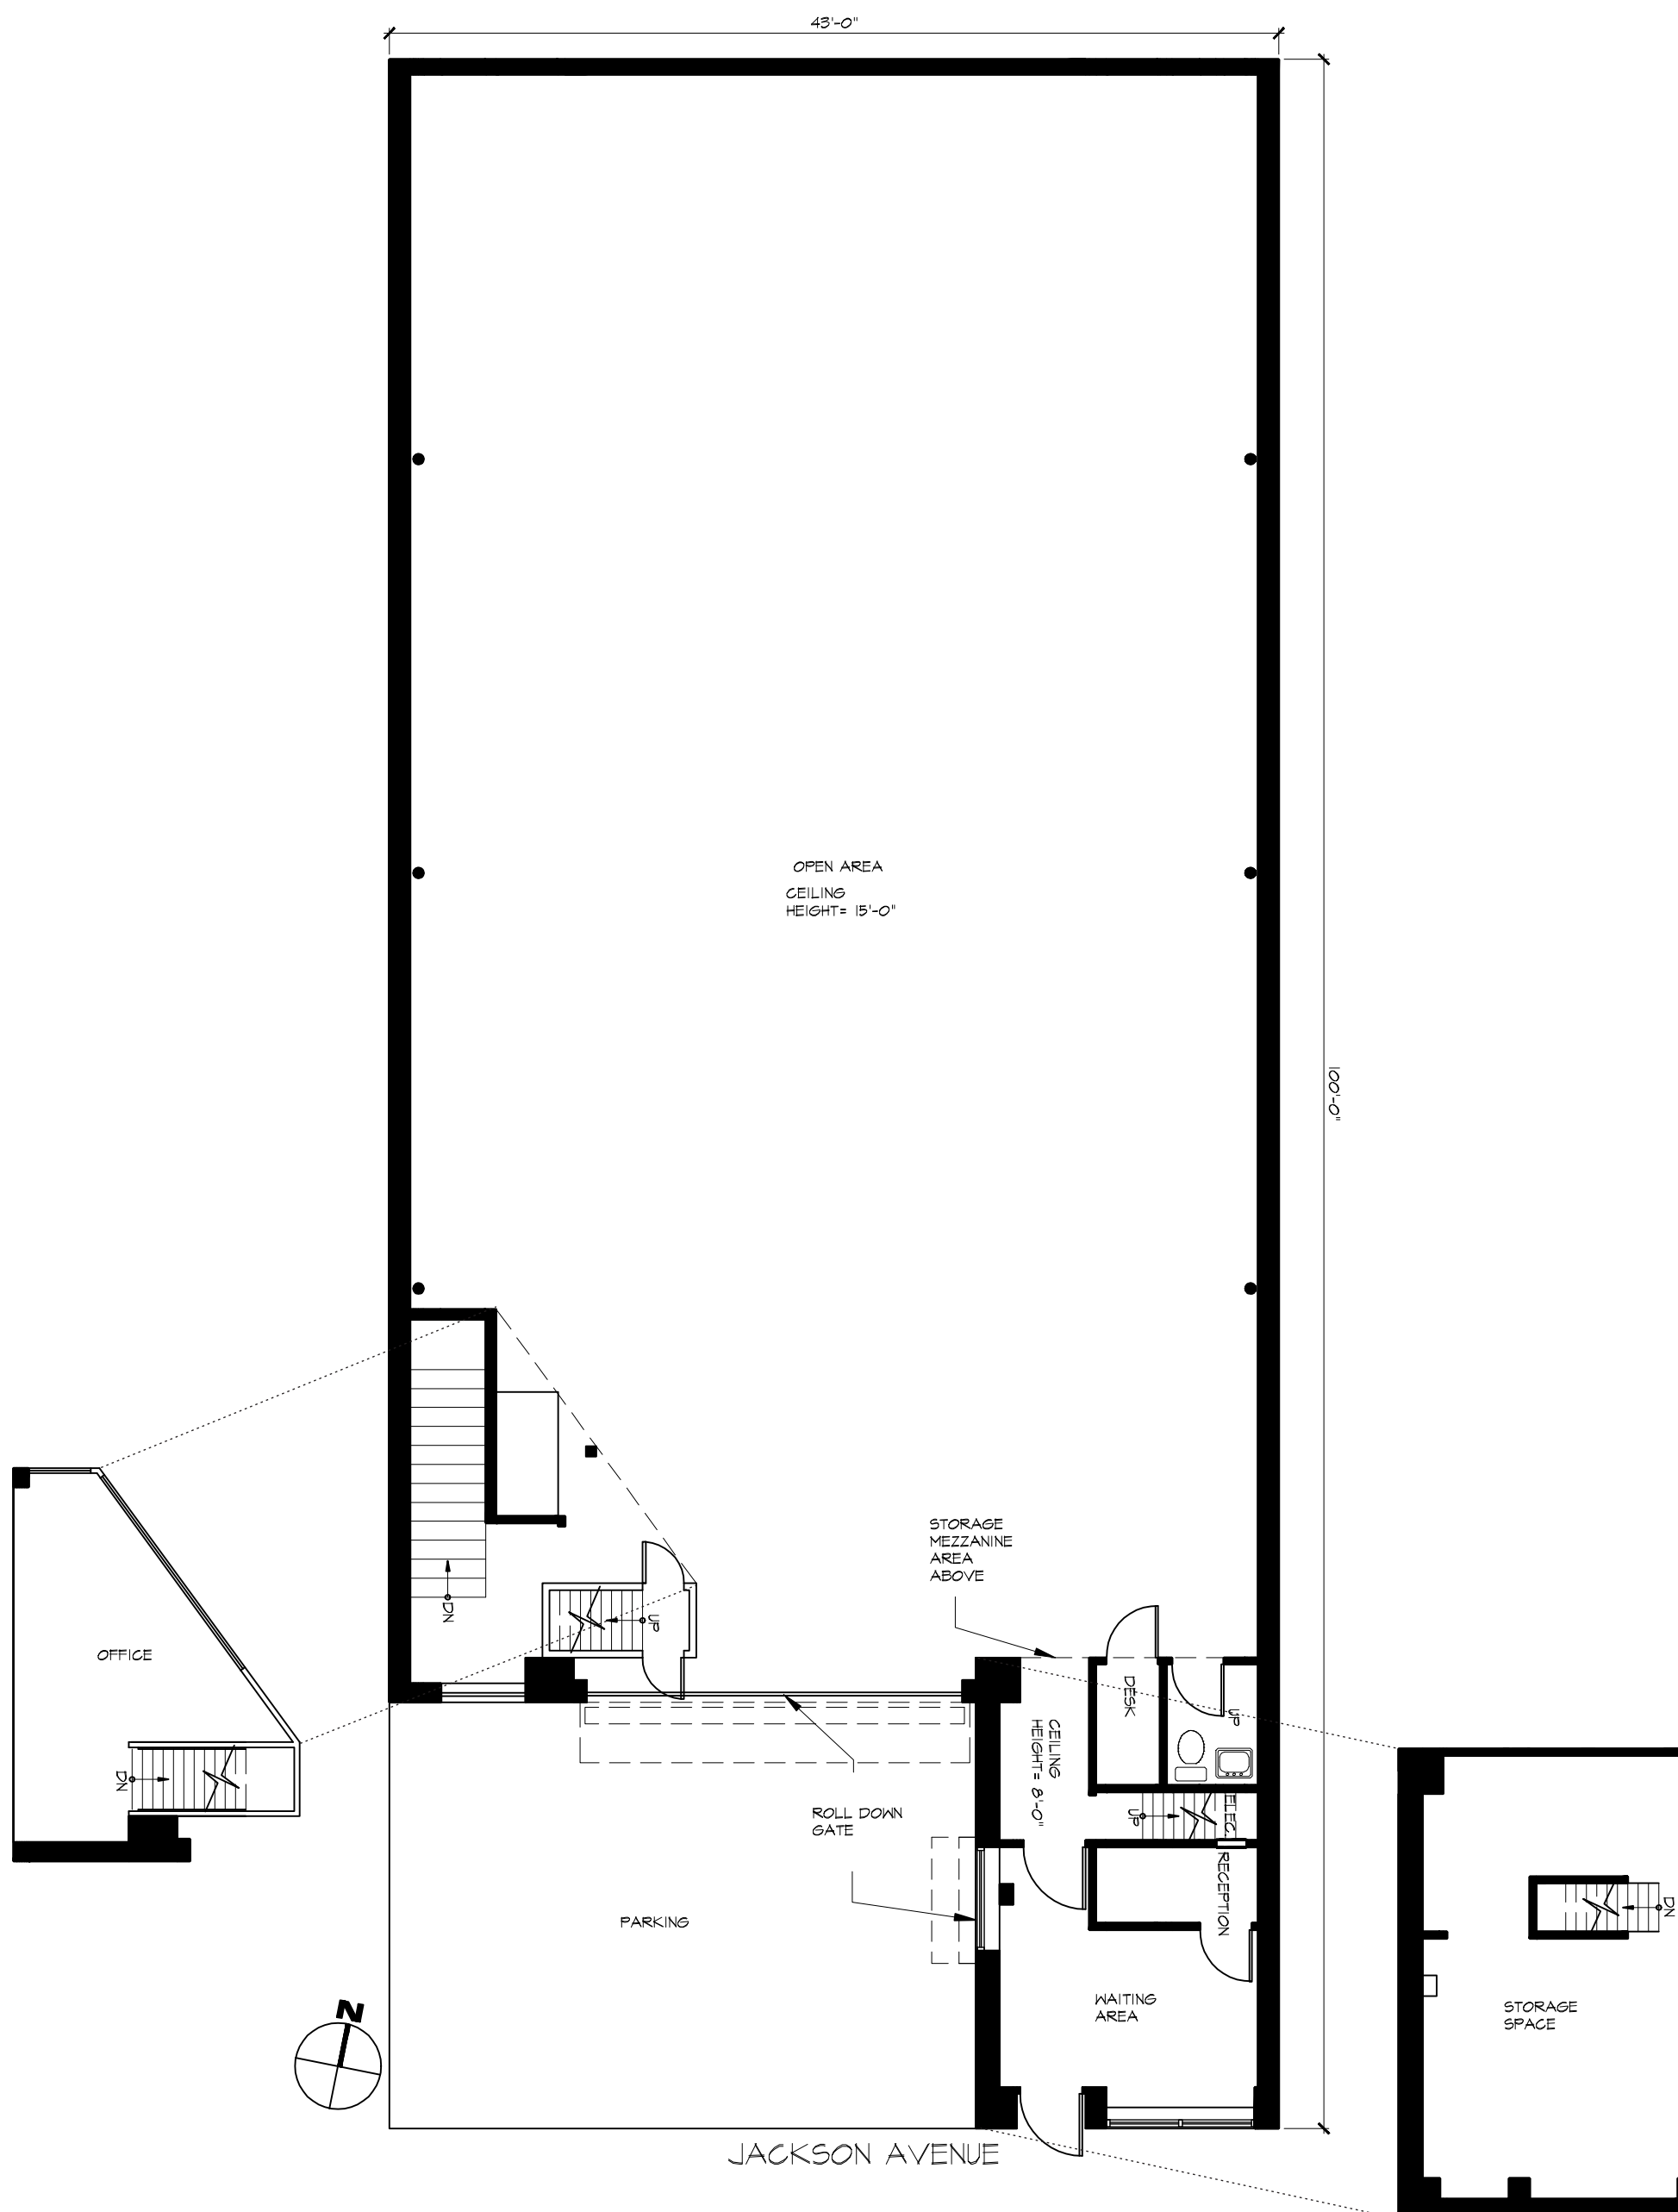

chashama

26-15 Jackson Ave, Long Island City, Queens

contact: Janusz Jaworski, Program Director
janusz@chashama.org 212-391-8151 x 26